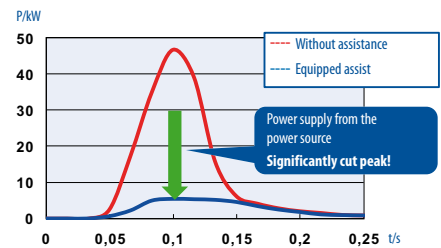

Power supply comparison with and without assistance of the EAU

European Offices

Mitsubishi Electric Europe B.V. Gothaer Straße 8 D-40880 Ratingen Phone: +49 (0)2102 / 486-0	Germany	Mitsubishi Electric (Russia) LLC 52, bld. 1 Kosmodamianskaya emb. RU-115054 Moscow Phone: +7 495 / 721 2070	Russia
Mitsubishi Electric Europe B.V. Radlická 751/13e Avenir Business Park CZ-158 00 Praha 5 Phone: +420 251 551 470	Czech Rep.	Mitsubishi Electric Europe B.V. Carretera de Rubí 76-80 Apdo. 420 E-08190 Sant Cugat del Valles (Barcelona) Phone: +34 (0) 93 / 5653131	Spain
Mitsubishi Electric Europe B.V. 25, Boulevard des Bouvets F-92741 Nanterre Cedex Phone: +33 (0) 1 / 55 68 55 68	France	Mitsubishi Electric Europe B.V. (Scandinavia) Fjellrevägen 8 SE-22736 Lund Phone: +46 (0) 8 625 10 00	Sweden
Mitsubishi Electric Europe B.V. Viale Colleoni 7 Palazzo Sirio I-20864 Agrate Brianza (MB) Phone: +39 039 / 60 53 1	Italy	Mitsubishi Electric Turkey Elektrik Ürünleri A.Ş. Şerifali Mahallesi Nutuk Sokak No:5 TR-34775 Ümraniye-İSTANBUL Phone: +90 (0)216 / 526 39 90	Turkey
Mitsubishi Electric Europe B.V. Westgate Business Park, Ballymount IRL-Dublin 24 Phone: +353 (0) 1 4198800	Ireland	Mitsubishi Electric Europe B.V. Travellers Lane UK-Hatfield, Herts. AL10 8XB Phone: +44 (0)1707 / 28 87 80	UK
Mitsubishi Electric Europe B.V. Nijverheidsweg 23a NL-3641RP Mijdrecht Phone: +31 (0) 297250350	Netherlands	Mitsubishi Electric Europe B.V. Dubai Silicon Oasis United Arab Emirates - Dubai Phone: +971 4 3724716	UAE
Mitsubishi Electric Europe B.V. ul. Krakowska 50 PL-32-083 Balice Phone: +48 (0) 12 347 65 00	Poland		

Representatives