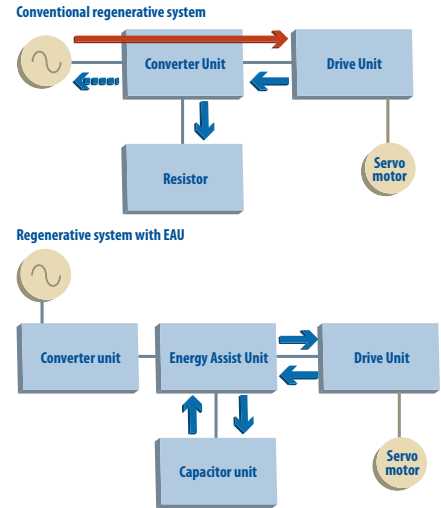

Fully compatible to all MR-J4 servo systems from Mitsubishi Electric

Energy Assist Unit

The energy and cost saving unit

Capacitor instead of resistor is the key

The Energy Assist Unit (EAU) reduces instantaneous power during acceleration / deceleration of the servo system. For example an additional installation of larger motor system requires larger power facility that forces the user to change the power line arrangement. However, having this EAU makes it possible to use the additional motor system without changing the power line.

The EAU reduces the power from main by assisting the power from capacitor unit in case of powering. On the other hand, regenerative energy was wasted in resistor or returned to AC main as "emission" at a conventional system, however, EAU saves the energy by charging in capacitor unit.

Typical applications are electric press machines, electric injection molding machines or any other machine with repeating acceleration/deceleration.

EAU compared to a conventional regenerative system.

Specifications