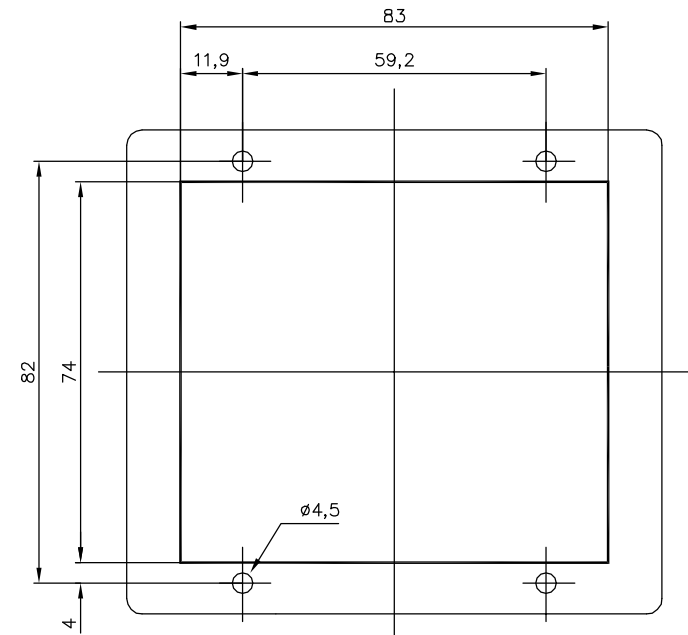

Plain washer	Panel
2 mm (2 pcs)	1-1,9 mm
1 mm (1 pcs)	2-2,9 mm
-	3-4 mm

Panel cut out

Drawn to scale 1:1

Drawn		Date	App.	Revision	Revision date	Page	Next page	Drawing No.
EAN		2000-05-08		-	-	1	-	S-02987

AL-FRAME-6/10-IP40